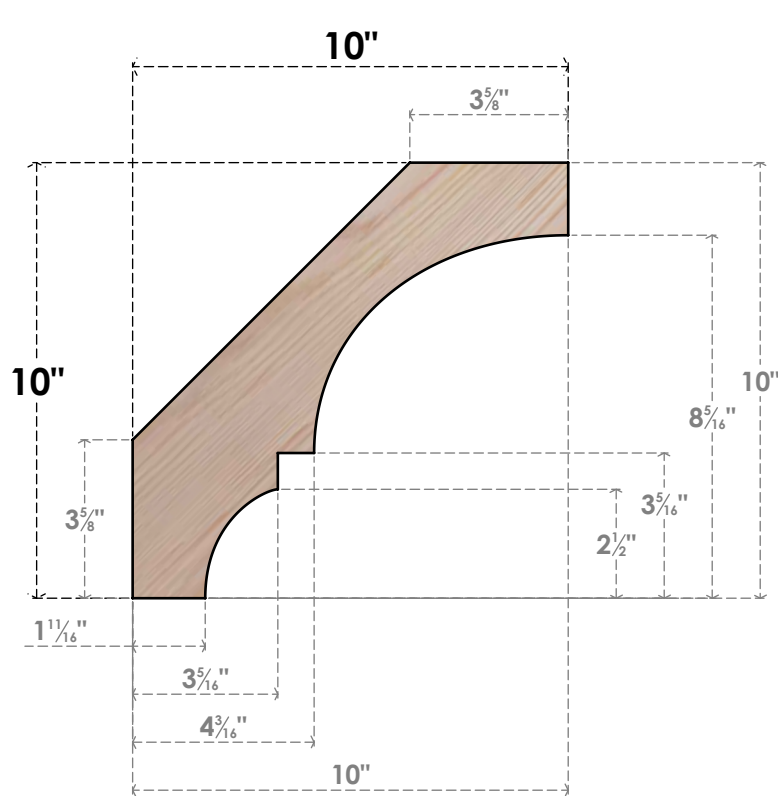

BRC04X10X10BOA00SDF

3 1/2"W X 10"D X 10"H BALBOA SMOOTH BRACE, DOUGLAS FIR

SIDE

FRONT

EKENA MILLWORK
2300 WEST MAIN ST.
CLARKSVILLE, TX 75426
TOLL FREE: 866-607-0453
WWW.EKENAMILLWORK.COM

NOTES

1. INSTALLATION TO BE COMPLETED IN ACCORDANCE WITH MANUFACTURER'S SPECIFICATIONS.
2. DRAWING MAY NOT BE TO SCALE
3. THIS DRAWING IS INTENDED FOR DESIGN AND PLANNING PURPOSES ONLY.
4. ALL INFORMATION CONTAINED HEREIN WAS CURRENT AT THE TIME OF DEVELOPMENT BUT MUST BE REVIEWED AND APPROVED BY THE PRODUCT MANUFACTURER TO BE CONSIDERED ACCURATE.
5. PRODUCTS ARE NOT KILN DRIED. THIS ITEM IS UNIQUE AND WILL CONTAIN THE NATURAL VARIATIONS THAT THE WOOD SPECIES OFFERS. THIS MAY RESULT IN VARIATIONS UP TO 1/4"